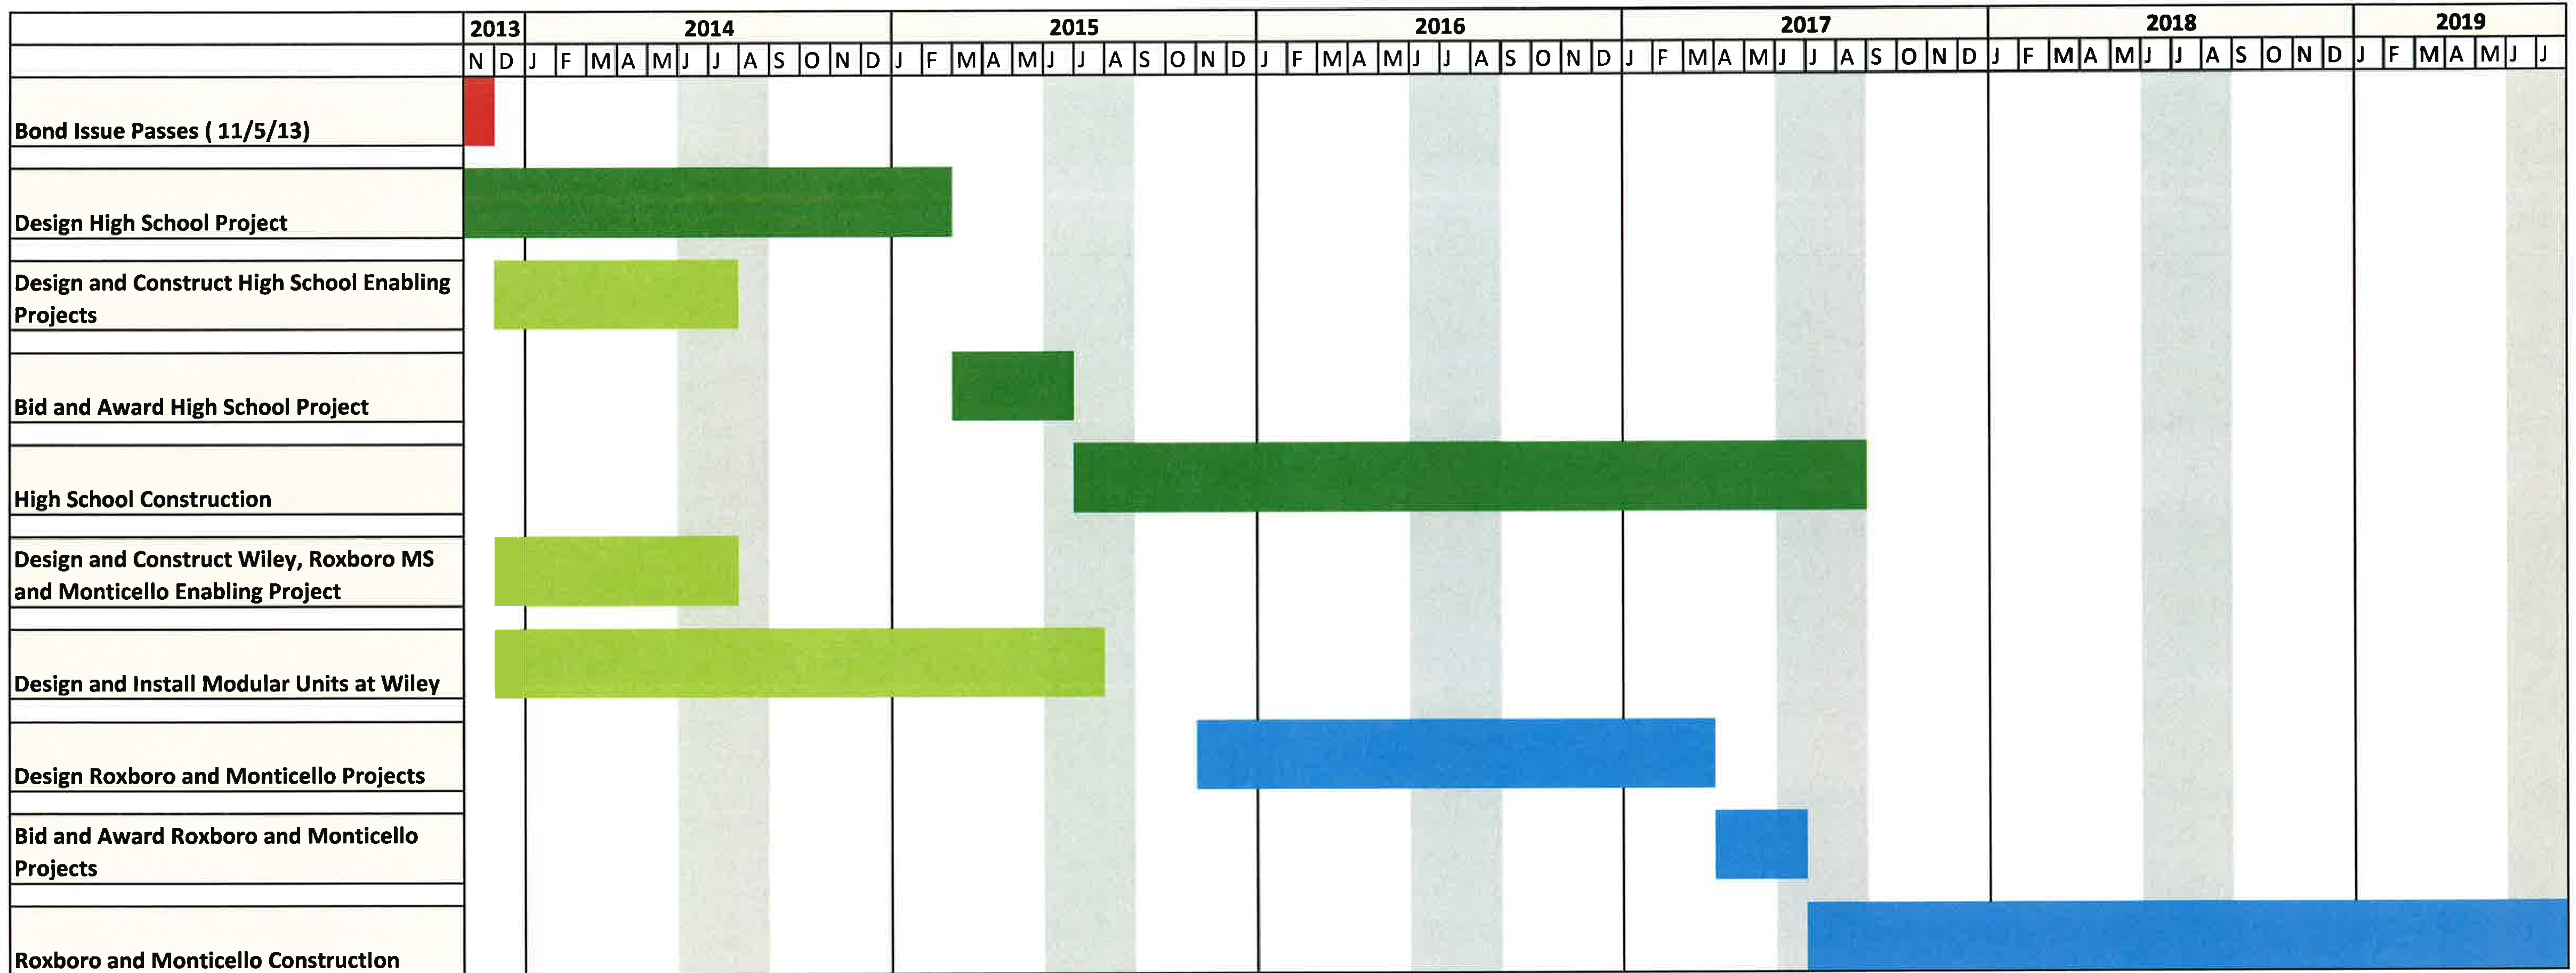

Cleveland Heights / University Heights Timeline Overview (Design and Construction)

Examples of Modular Units

Group Restroom

Exterior Entrance with Ramp

Exterior Security Camera

Main Corridor

Teacher Workroom