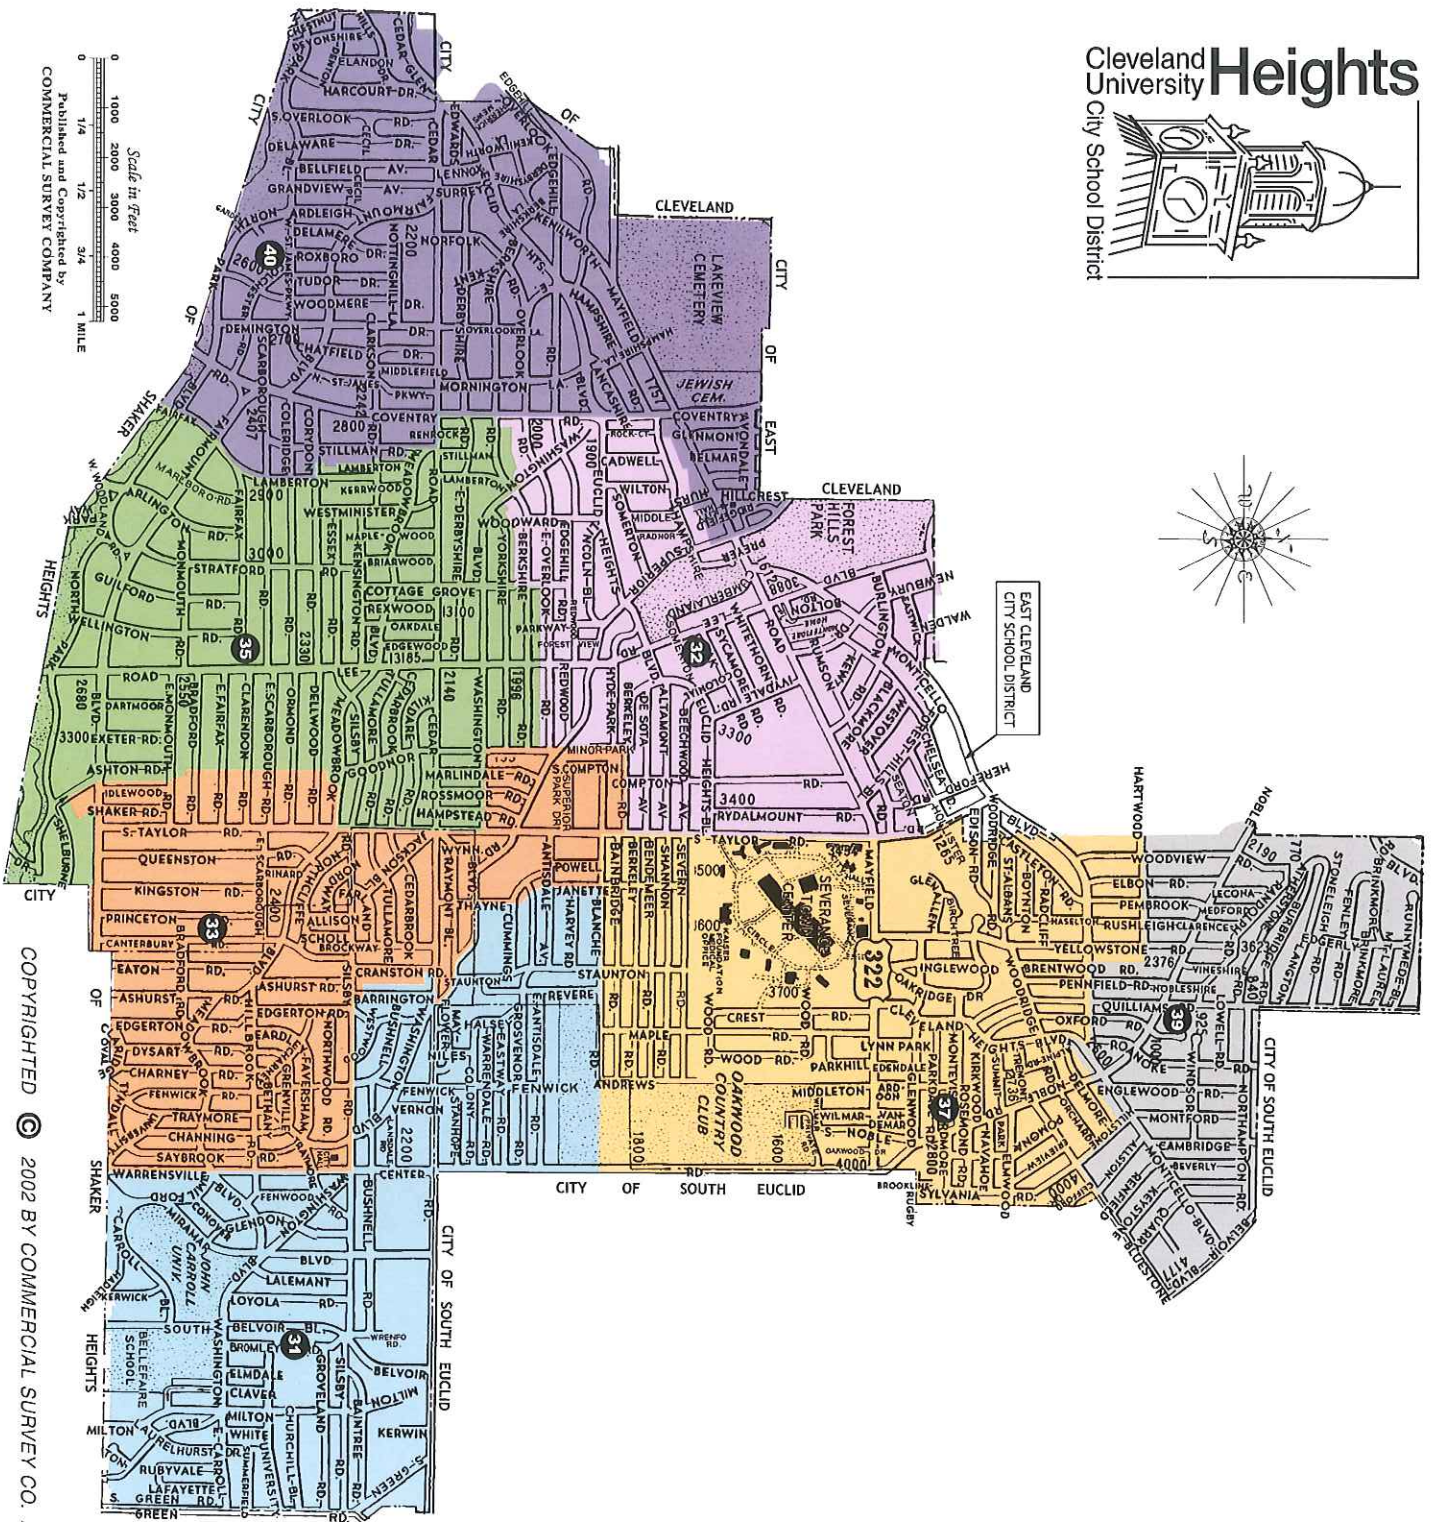

Cleveland University Heights

City School District

Scale in Feet
 0 1000 2000 3000 4000 5000
 0 1/4 1/2 3/4 1 MILE
 Published and Copyrighted by
 COMMERCIAL SURVEY COMPANY

COPYRIGHTED © 2002 BY COMMERCIAL SURVEY CO. ALL RIGHTS RESERVED
 REVISED - AUGUST 2007

- 40**
 - Roxboro Elementary School
 - 2405 Roxboro Road
 - Cleveland Hts., OH 44106-3699
 - 216-371-7115
- 39**
 - Oxford Elementary School
 - 939 Quilliams Road
 - Cleveland Hts., OH 44121-1900
 - 216-371-6525
- 37**
 - Noble Elementary School
 - 1293 Ardorn Street
 - Cleveland Hts., OH 44121-1600
 - 216-371-6535
- 31**
 - Early Childhood Center
 - 216-371-7356
 - Gearhy Professional Development School
 - 2323 Wrenford Road
 - University Hts., OH 44118-3998
 - 216-371-6515
- 35**
 - Fairfax Elementary School
 - 3150 Fairfax Road
 - Cleveland Hts., OH 44118-4097
 - 216-371-7480
- 33**
 - Centerbury Elementary School
 - 2530 Centerbury Road
 - Cleveland Hts., OH 44118-4398
 - 216-371-7470
- 32**
 - Boulevard Elementary School
 - 1749 Lee Road
 - Cleveland Hts., OH 44118-1700
 - 216-371-7140

Scale in Feet
0 1000 2000 3000 4000 5000
0 1/4 1/2 3/4 1 MILE
Published and Copyrighted by
COMMERCIAL SURVEY COMPANY

COPYRIGHTED © 2002 BY COMMERCIAL SURVEY CO. ALL RIGHTS RESERVED
REVISED - MAY 2014