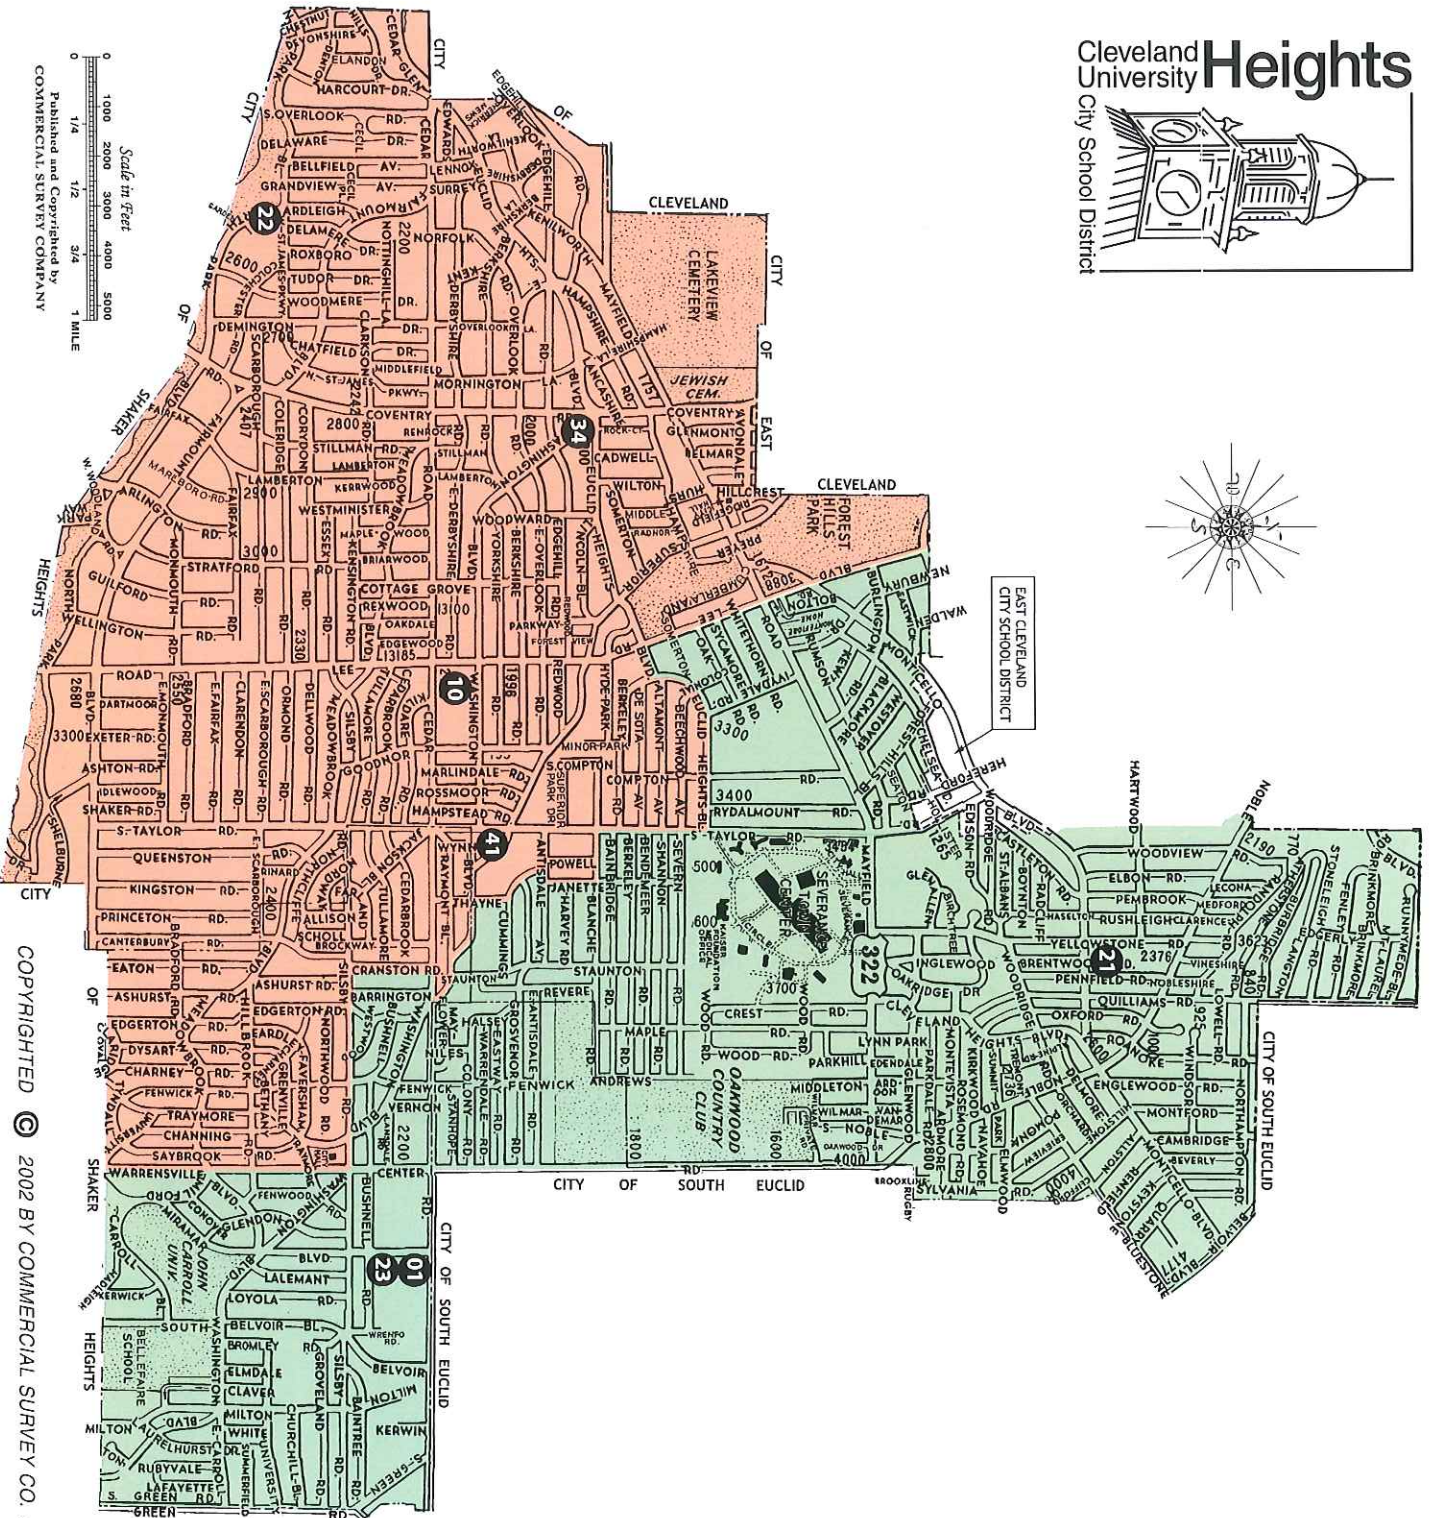

Cleveland University Heights

MIDDLE SCHOOLS

- **21** Monticello Middle School
  3665 Monticello Boulevard
  Cleveland Hts., OH 44121-1599
  216-371-6520
- **22** Roxboro Middle School
  2400 Roxboro Road
  Cleveland Hts., OH 44106-3698
  216-371-7440

HIGH SCHOOL

- **10** Cleveland Heights High School
  13263 Cedar Road
  Cleveland Hts., OH 44118-2988
  216-371-7101

OTHER SITES

- **01** Board of Education
  2155 Miramar Boulevard
  University Hts., OH 44118-3397
  216-371-7171
- **34** Coventry Building
  2843 Washington Boulevard
  Cleveland Hts., OH 44118-2012
- **41** Delisle Options Center
  14780 Superior Road
  Cleveland Hts., OH 44118-2143
  216-371-7171
- **23** Wiley Building/Swing Space
  2181 Miramar Boulevard
  University Hts., OH 44118-3394
  216-371-7270

Scale in Feet
0 1000 2000 3000 4000 5000
0 1/4 1/2 3/4 1 MILE
Published and Copyrighted by
COMMERCIAL SURVEY COMPANY

COPYRIGHTED © 2002 BY COMMERCIAL SURVEY CO. ALL RIGHTS RESERVED
REVISED - MAY 2014